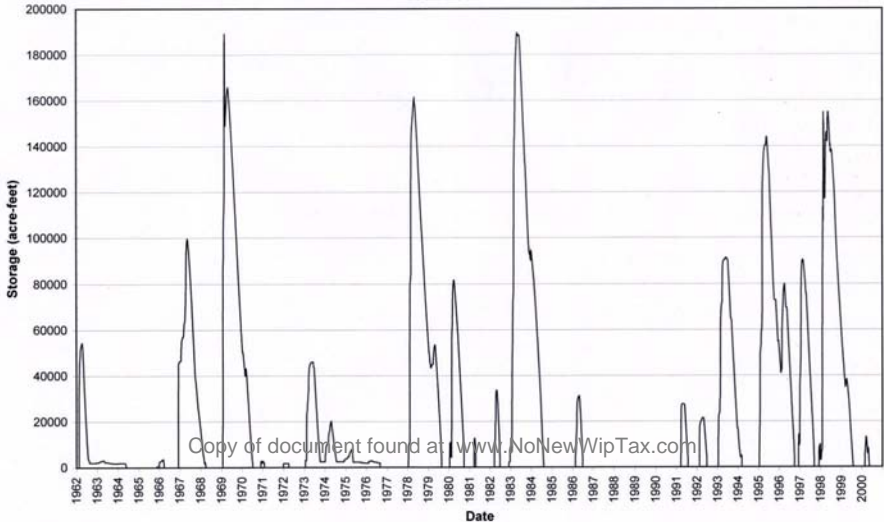

Twitchell Dam Operations

1962-2000

Copy of document found at www.NoNewWipTax.com